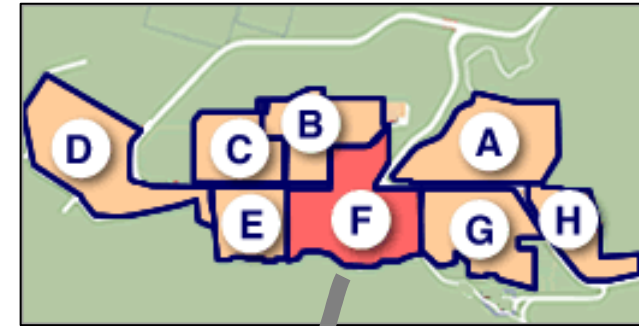

The Lunch Map

School of Engineering,
Tohoku University

- ① 3F: Restaurant 四季彩
11:00-14:00
- ② Cafeteria 8:15~21:00
Kiosk 8:30~23:00
- ③ Café Espace Commun

Aoba Memorial Hall
青葉記念会館