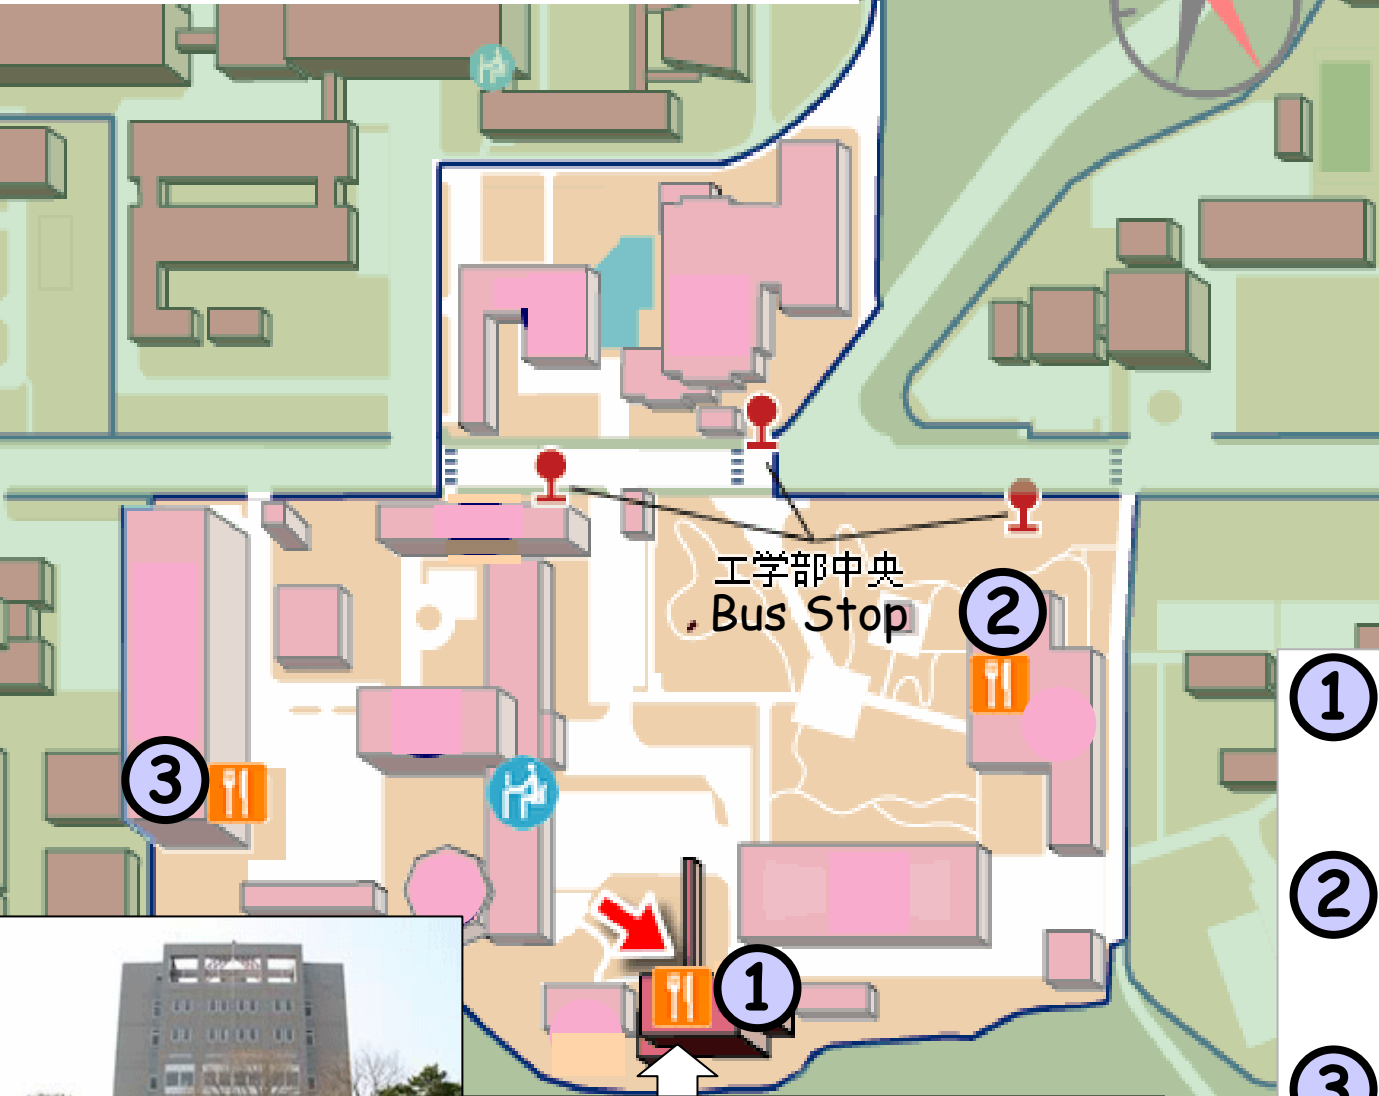

The Lunch Map

School of Engineering,
Tohoku University

- ① 3F: Restaurant 四季彩
11:00-14:00
- ② Cafeteria 8:15~21:00
Kiosk 8:30~23:00
- ③ Café Espace Commun

Aoba Memorial Hall
青葉記念会館